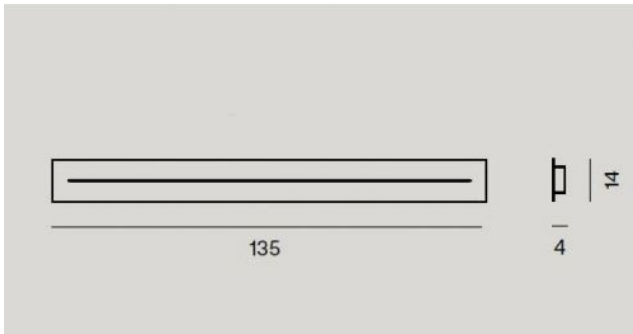

Foscarini

Elongated multi-canopy 135 cm

Technical details

País de origen	 Italia
Fabricante	Foscarini
superficie	blanco
material	metal
Dimensions	H 4 cm B 14 cm L 135 cm

Descripción

The Foscarini elongated multi-canopy 135 cm is an elongated canopy, to which you can hang several lights. The surface of the canopy is white, it is made of painted metal. The canopy has a length of 135 cm, a width of 14 cm and a height of 4 cm. The multi-canopy is suitable for these light families: Foscarini Aplomb, Caboche, Caiigo, Chouchin, Gregg, Havana, Maki, New Buds, Plass, Rituals, Tartan, Tite and Tress.