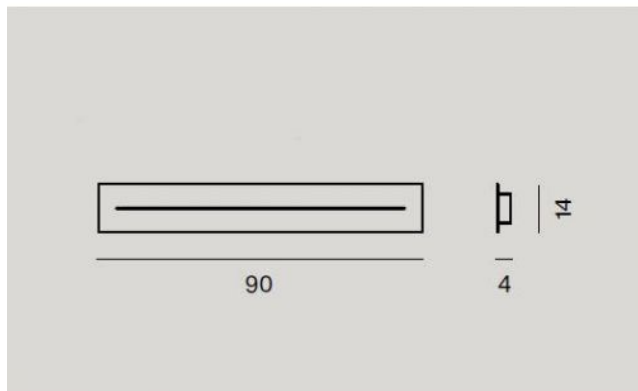

## Elongated multi-canopy 90 cm

### Technical details

<b>País de origen</b>	 Italia
<b>Fabricante</b>	Foscarini
<b>superficie</b>	blanco
<b>material</b>	metal
<b>Dimensions</b>	H 4 cm   B 14 cm   L 90 cm

### Descripción

The Foscarini elongated multi-canopy 90 cm is an elongated canopy, to which you can hang several lights. The surface of the canopy is white, it is made of painted metal. The canopy has a length of 90 cm, a width of 14 cm and a height of 4 cm. The multi-canopy is suitable for these light families: Aplomb, Caboche, Caiigo, Chouchin, Gregg, Havana, Maki, New Buds, Plass, Rituals, Tartan, Tite and Tress.