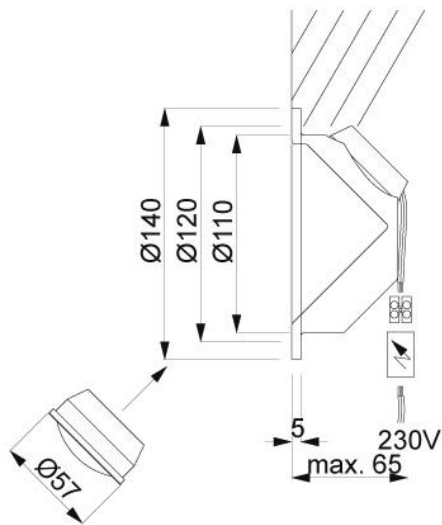

less'n'more

Mimix Mounting Plate for Cavity Wall Installation M-BUS

Technical details

País de origen	 Alemania
Fabricante	less'n'more
Diseñador	less'n'more

Descripción

The less'n'more Mimix Mounting Plate for Sunk Cavity Wall Installation M-BUS is an accessory for the Mimix Concrete Construction Spotlight M-BUS. With this mounting plate you can mount the wall light without a frame into the cavity wall.