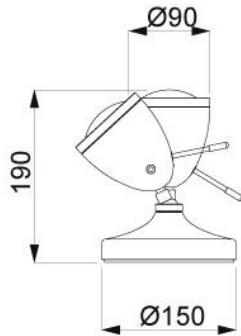

less'n'more

Ylux LED Chip

Farbtemperatur in Kelvin

- 2.700 extra blanco cálido
- 4.000 blanco

Technical details

País de origen	Alemania
Fabricante	less'n'more
Diseñador	less'n'more

Descripción

The less'n'more Ylux LED Chip is a spare part for all Ylux lights like the Ylux Table Light or the Ylux Ceiling Light. It has a colour temperature of 2,700 Kelvin.