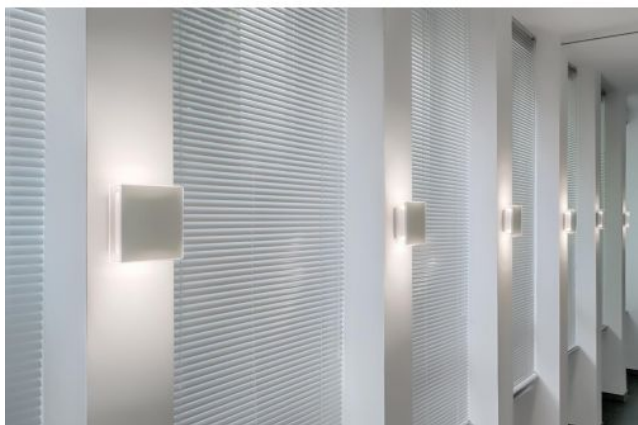

Serien Lighting

App

Farbtemperatur in Kelvin

- 2.700 extra blanco cálido
- 3.000 blanco cálido

Leuchtmittelabdeckung

- espejo
- Pyramid
- verde fluorescente
- panal
- Opal
- gris
- Rib
- cristal de hielo

Technical details

LED

entrada de tensión

230 - 240 Volt

Profundidad en cm

7

material

aluminio, policarbonato, vidrio acrílico

Atenuación

aluminio

Dimensions

H 17 cm | B 17 cm

Descripción

The Serien Lighting App wall lamp has a reduced square shape. For the front surface, different versions are offered as illuminant cover: with ribbed surface, opal white, honeycomb, pyramid, grey, fluorescent green, ice crystal or mirrored surface. On request, the wall lamp is also available with an individual print on the front. The choice of front surface has no influence on the room light itself, as the front surface is opaque. Whether in a row, graphic or deliberately free arrangement - App is suitable for multifunctional use.

The light is emitted symmetrically upwards and downwards by the App wall lamp. Part of the light is also diffused to the side. The light source is an integrated LED, which is available with a colour temperature of 2,700 Kelvin extra warm white or 3,000 Kelvin warm white. The lamp can be dimmed on site with a trailing edge and / or leading edge phase dimmer. On request, the App wall light is also available as a DALI dimmable version. This requires a 5-wire mains cable.