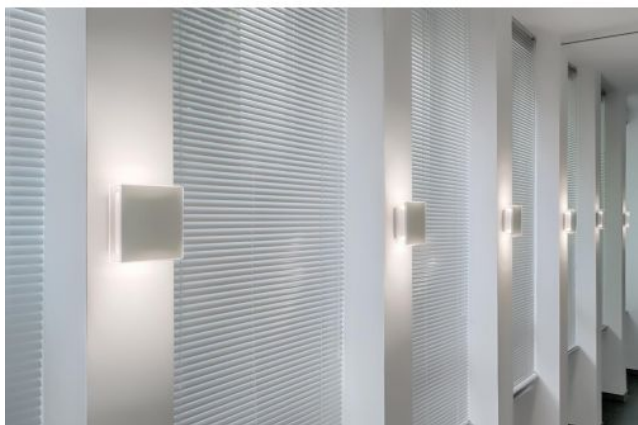

Serien Lighting

App

Farbtemperatur in Kelvin

- 2.700 extra blanco cálido
- 3.000 blanco cálido

Leuchtmittelabdeckung

- Rib
- gris
- cristal de hielo
- Pyramid
- espejo
- verde fluorescente
- panal
- Opal

Technical details

LED

entrada de tensión

230 - 240 Volt

Profundidad en cm

7

material

aluminio, policarbonato, vidrio acrílico

Atenuación

aluminio

Dimensions

H 17 cm | B 17 cm

Descripción

The Serien Lighting App wall lamp has a reduced square shape. For the front surface, different versions are offered as illuminant cover: with ribbed surface, opal white, honeycomb, pyramid, grey, fluorescent green, ice crystal or mirrored surface. On request, the wall lamp is also available with an individual print on the front. The choice of front surface has no influence on the room light itself, as the front surface is opaque. Whether in a row, graphic or deliberately free arrangement - App is suitable for multifunctional use.

The light is emitted symmetrically upwards and downwards by the App wall lamp. Part of the light is also diffused to the side. The light source is an integrated LED, which is available with a colour temperature of 2,700 Kelvin extra warm white or 3,000 Kelvin warm white. The lamp can be dimmed on site with a trailing edge and / or leading edge phase dimmer. On request, the App wall light is also available as a DALI dimmable version. This requires a 5-wire mains cable.