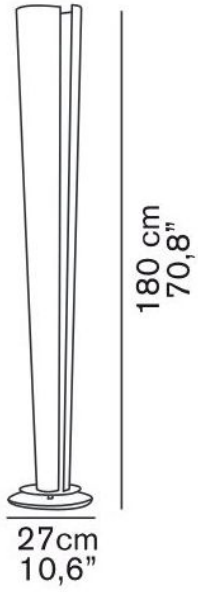

348

Oluce

Sher Replacement Dimmer transparent floor lamps

Technical details

País de origen  Italia
Fabricante Oluce

Descripción

The Oluce replacement dimmer transparent floor lamps is a replacement dimmer for Do with 339 and Sher 348.