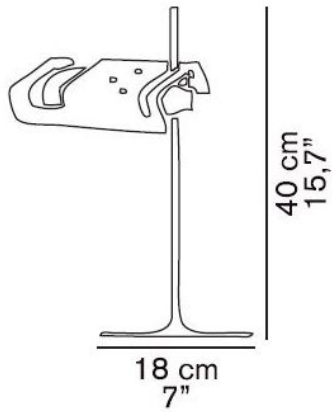

291

Oluce

**Replacement table lamp stem  
Coupé and Spider with cable**

**Technical details**

<b>País de origen</b>	 Italia
<b>Fabricante</b>	Oluce
<b>material</b>	metal
<b>superficie</b>	chromo

**Descripción**

This chrome-plated original spare stem with cable is suitable for the Oluce Coupé 2202 and the Oluce Spider 291. There is also a spare stem without cable.