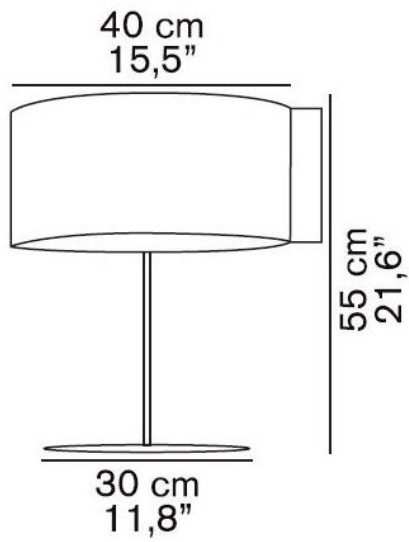

Oluce

Switch replacement Dimmer

Technical details

País de origen  Italia
Fabricante Oluce

Descripción

The Oluce Switch Replacement Dimmer is a replacement dimmer for Switch 206 and 306.