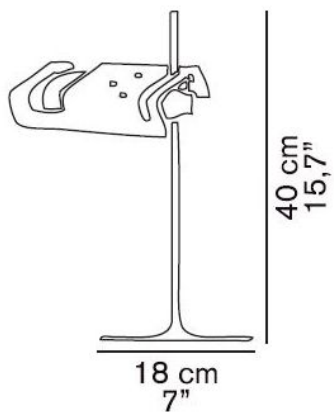

291

Oluce

Spider 291 and 3319 spare reflector- black

Technical details

País de origen

Fabricante

Oluce

color

negro

Descripción

The Oluce Spider 291 and 3319 replacement reflector is a replacement reflector for the Spider 291 and 3319.