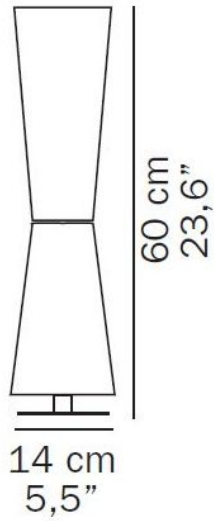

Oluce

Lu-Lu replacement glass

Technical details

País de origen	 Italia
Fabricante	Oluce
material	vidrio

Descripción

The Oluce Lu-Lu replacement glass is a replacement glass for Lu-Lu 211 and the Lu-Lu 311.