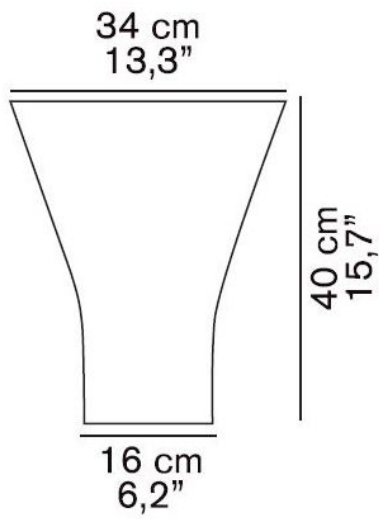

Oluce

Replacement Dimmer 40/160 Watt black

Technical details

País de origen	 Italia
Fabricante	Oluce

Descripción

The Oluce replacement dimmer black 40/160 W is an exchange dimmer for Arezzo 227 and Denq 229.