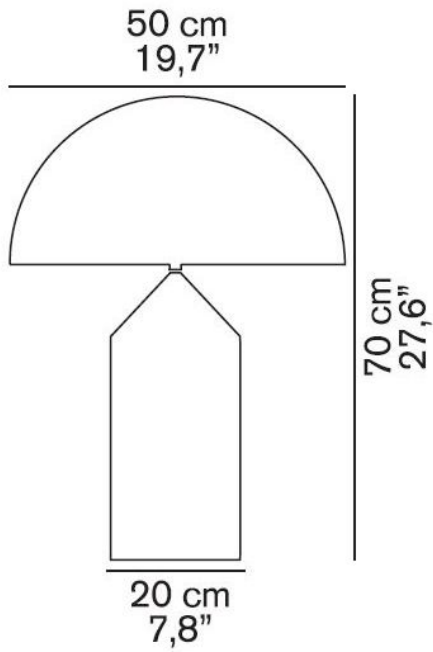

235

Oluce

Atollo 235 replacement lamp stand without electrical components

Technical details

País de origen  Italia
Fabricante Oluce

Descripción

The Oluce Atollo 235 replacement lamp stand without electrical components is a substitute lamp stand for Atollo 235. Also a replacement lamp stand with electrical components is offered.