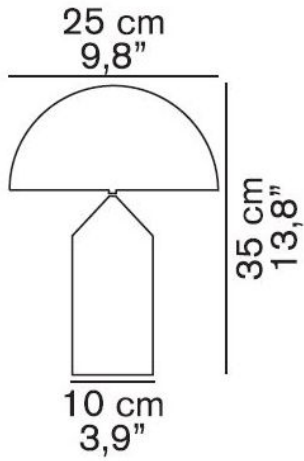

236

Oluce

**Atollo 236 replacement glass
diffuser**

Technical details

País de origen  Italia
Fabricante Oluce

Descripción

The Oluce Atollo 236 replacement diffuser glass is a substitute for the glass of Atollo 236.