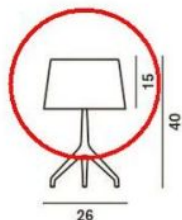

### Technical details

<b>País de origen</b>	 Italia
<b>Fabricante</b>	Foscarini
<b>material</b>	vidrio
<b>Diámetro en cm</b>	26
<b>Dimensions</b>	H 15 cm   Ø 26 cm

### Descripción

This Foscarini original spare part replaces the existing glass of the Foscarini Lumiere XXS (Table Lamp). The glass is available in white and and grey. This replacement glass is 15 cm high and has a diameter of 26 cm.