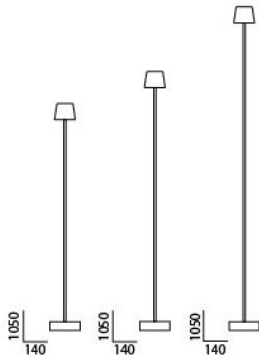

## Cut replacement Cord transformer with slide control black

### Technical details

<b>País de origen</b>	 Alemania
<b>Fabricante</b>	Anta
<b>Potencia en vatios</b>	20 - 60 W
<b>entrada de tensión</b>	230 - 240 Volt

### Descripción

The Anta Cut replacement Cord transformer black is suitable for all halogen floor and table lamps of the Cut series from Anta. This Cord transformer is supplied with a sliding control.

220 - 240 V, 12V, 50/60 Hz, 20 - 60 W, tc=70 Grad Celsius, In=260mA