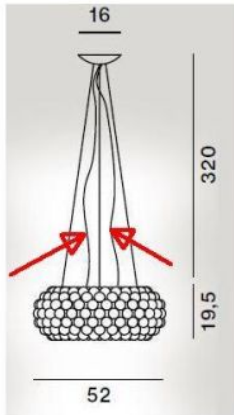

## Power Cabel for Caboche LED Pendant Lamp

### Technical details

País de origen	 Italia
Fabricante	Foscarini
longitud del cable	350 cm
Índice de protección / Protección IP	IP20
entrada de tensión	110 - 240 Volt

### Descripción

This Foscarini original replacement power cable is suitable for all Foscarini Caboche LED pendant lamps **except the versions with Tunable White**. The cable length of this replacement power cable is 350 cm. Only the cables for the power supply of the lamp are included in the delivery, not the three cables for the suspension of the lamp.