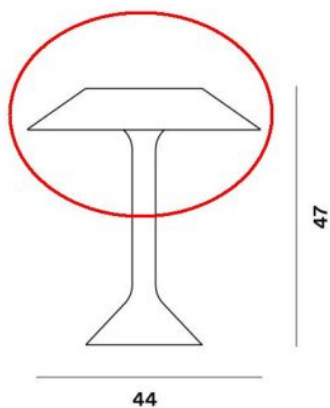

Foscarini

Chapeaux M replacement shade

Diffusorfarbe

- gris
- rojo
- ocre

Technical details

País de origen	 Italia
Fabricante	Foscarini
material	metal
Diámetro en cm	44
Dimensions	Ø 44 cm

Descripción

This original Foscarini spare part is a replacement shade made of metal, suitable for the Chapeaux M table lamp. The replacement shade from the Italian manufacturer has a diameter of 44 cm. The Replacement Shade is available in red, ochre and grey.