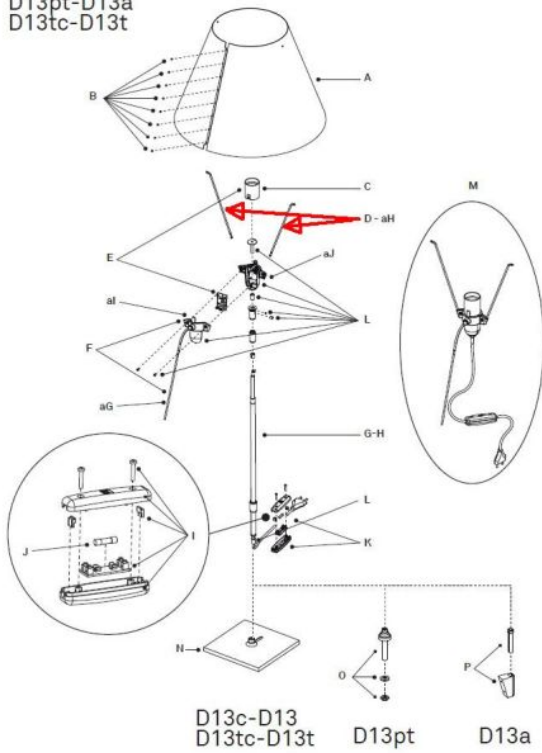

D13c-D13  
D13pt-D13a  
D13tc-D13t

### Descripción

Original Luceplan Costanza replacement shade rods suitable for the new Version of the lamp. The Set contains to shade rods and is available in black, aluminium and brass. You can see from the pictures in the product description whether you have the old or new version of the lamp.