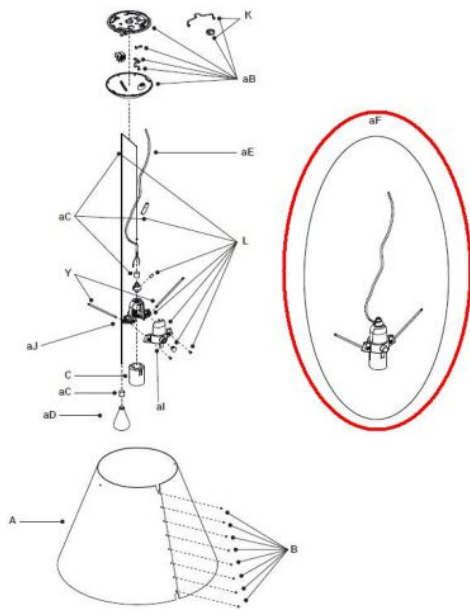

## Costanza replacement lampholder E27 with 3 m wire

### Descripción

Original Luceplan Costanza Replacement lampholder E27 with 3m wire