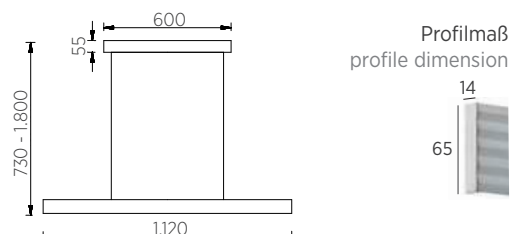

Info | info

siehe Einleitungseite | see introduction page