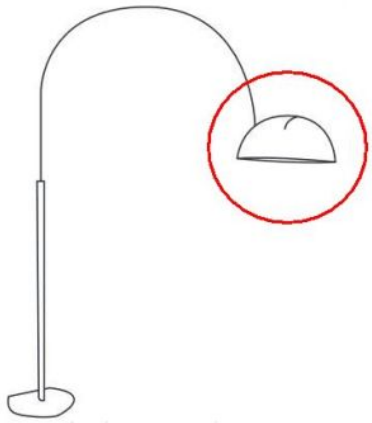

3320/R

Oluce

Coupe 3320/R Replacement Reflector

Farbe

- white
- black

Version

- with electrics
- without electrics

Technical details

Country of Manufacture	Italy
Manufacturer	Oluce
material	aluminum
Protection class / IP rating	IP20
voltage suitability	110 - 240 Volt

Description

The replacement reflector is available complete with all electrical parts or as a simple reflector in black or white. The Oluce original spare part is suitable for the Coupe 3320/R floor lamp.