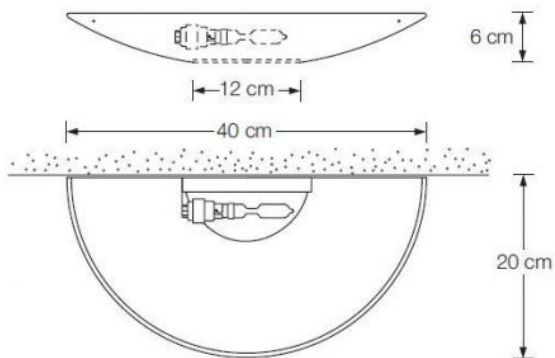

Florian Schulz

Era 40 glass cover

Technical details

Country of Manufacture	 Germany
Manufacturer	Florian Schulz
material	glass

Description

The Florian Schulz Era 40 glass cover can be mounted on the upper opening of the wall lamp. With this accessory, the light emitted upwards is glare-free. This glass cover is only suitable for the Era 40 wall lamp.