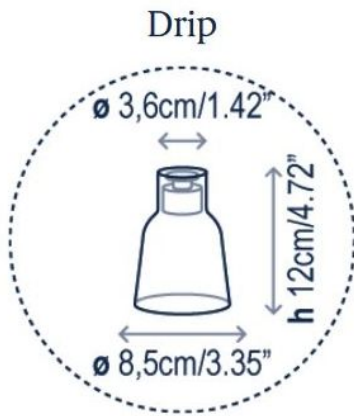

Bover

Drip spare glass

Farbe

- blue
- green
- matt white
- transparent
- opal

Technical details

Country of Manufacture	Germany
Manufacturer	Bover
Designer	Christophe Mathieu
material	Borosilicate glass, polycarbonate
Diameter in cm	9
Dimensions	H 12 cm | Ø 9 cm

Description

The Bover Drip replacement glass has a height of 12 cm and a diameter of 8.5 cm at the widest point. It is offered in the colours transparent, matt white, green, blue and opal. The opal glass is made of polycarbonate, all others of borosilicate glass. This spare part is suitable for all Drip lamps by Bover.