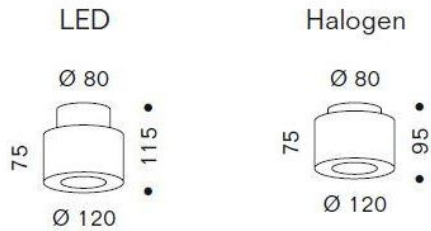

### Technical details

<b>Country of Manufacture</b>	 Germany
<b>Manufacturer</b>	Serien Lighting
<b>Designer</b>	next space
<b>material</b>	ceramic foam
<b>Diameter in cm</b>	12
<b>Dimensions</b>	H 7.5 cm   Ø 12 cm

### Description

The Serien Lighting Reef replacement shade is made of high-quality, white ceramic foam. The replacement shade is suitable for all Reef lamps by Serien Lighting. This spare part has a diameter of 12 cm and a height of 7.5 cm. The scope of delivery includes two screws and a retaining plate with which the shade is attached to the lamp.