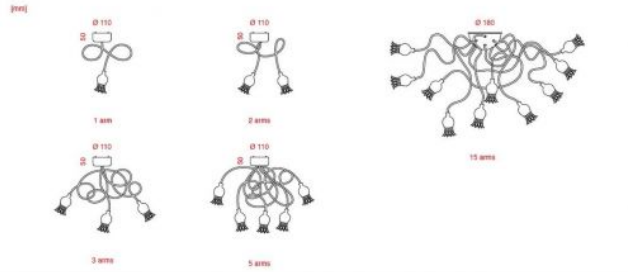

Serien Lighting

Poppy Spare Bimetallic Lamellae

Technical details

Country of Manufacture	 Germany
Manufacturer	Serien Lighting
material	bimetal
Dimensions	L 12 cm

Description

The Serien Lighting Poppy replacement bimetal lamellae can be used for all lamps from the Poppy family. This replacement part has the shape of a metal flower. After switching on the light, the metal flower opens due to the heat of the light bulb. The lamellae can be replaced without tools.