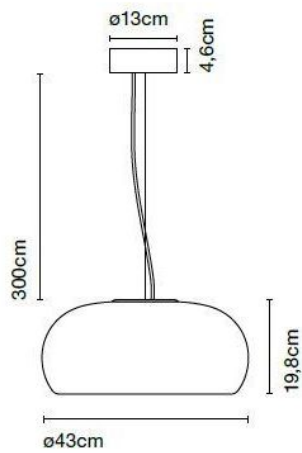

Vetra 43

Marset

Vetra 43 spare LED

Technical details

Country of Manufacture	Italy
Manufacturer	Marset
Designer	Joan Gaspar
dimming	on site dimmable with a trailing edge dimmer
Wattage	21.7 W
Colour Rendering Index	90
Luminous flux in lm	2,039
Color temperature in Kelvin	2,700 extra warm white
Protection class / IP rating	IP20
voltage suitability	230 - 240 Volt

Description

This Marset replacement illuminant is suitable for the Vetra 43 pendant lamp. It has a power of 21.7 watts and a colour temperature of 2,700 Kelvin extra warm white. This is the complete LED unit with supply line / cable.