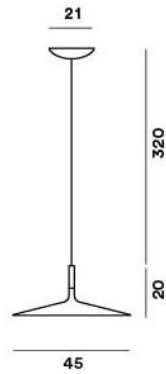

Foscarini

Aplomb Large spare LED

Kabelfarbe

- white
- black

Technical details

Country of Manufacture	 Italy
Manufacturer	Foscarini
Designer	Lucidi & Pevere
cable length	320 cm
Wattage	11.7 W
Colour Rendering Index	>90
Luminous flux in lm	1,279
Color temperature in Kelvin	2,700 extra warm white
Protection class / IP rating	IP20
voltage suitability	230 - 240 Volt

Description

The Foscarini Aplomb Large replacement LED has a power of 11.7 Watt and a colour temperature of 2.700 Kelvin extra warm white. It is offered with a black or white cable. This spare part is suitable for all Aplomb Large versions.