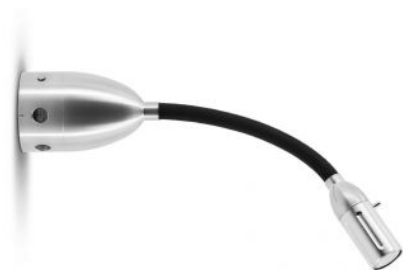

less'n'more

Zeus Wall / Ceiling Light Z-BDL1

Dimmbarkeit

- Push button dimmer at the canopy
- on site dimmable with a trailing edge dimmer

Oberfläche

- aluminum
- black
- white

flexible_arm

- textile anthracite
- aluminum
- textile green
- textile red
- textile brown
- textile white
- textile black
- textile blue

Technical details

Country of Manufacture	 Germany
Manufacturer	less'n'more
Designer	less'n'more
Protection class / IP rating	IP43
Contents of the package	LED
voltage suitability	230 - 240 Volt
material	aluminum, glass
beam angle	15 - 75 degrees
Wattage	4.2 W
LED	inclusive
Colour Rendering Index	90
Luminous flux in lm	450
Color temperature in Kelvin	2,700 extra warm white
canopy dimensions	7 cm
light head dimensions	3 cm
bulb exchange	on site itself
Dimensions	L max. 30 cm

Description

The Less'n'more Zeus Wall / Ceiling Light Z-BDL1 can be mounted on the wall or ceiling. It is built onto the surface. Its canopy / wall mounting made of aluminum has a diameter of 6.5 cm. This lamp has a flexible lamp arm that can be stretched and bent as desired. At maximum extension of the lamp arm, the lamp has a length of 30 cm. The flexible lamp arm is offered in these colours: aluminum, textile black, white, anthracite, blue, green, red and brown. An LED with a colour temperature of 2,700 Kelvin extra warm white is integrated in the lamp head.

The lamp head and the canopy are available in the surfaces aluminum and black. The Zeus Wall / Ceiling Light Z-BDL1 is offered on site dimmable with a trailing edge phase dimmer or with an integrated push button dimmer on the canopy. The version with push button dimmer can be switched and dimmed via the push button. The beam angle of the light can be continuously adjusted between 15 and 75 degrees. To do this, the glass lens is turned out of or into the lamp head. With a larger beam angle, the light is distributed over a larger area.