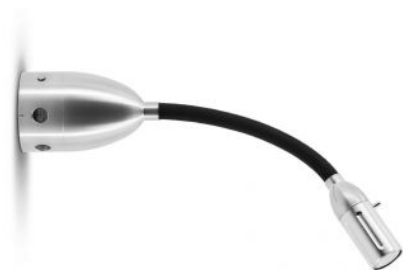

less'n'more

Zeus Wall / Ceiling Light Z-BDL1

Dimmbarkeit

- Push button dimmer at the canopy
- on site dimmable with a trailing edge dimmer

Oberfläche

- aluminum
- black
- white

flexible_arm

- textile white
- textile black
- textile blue
- textile anthracite
- aluminum
- textile green
- textile red
- textile brown

Technical details

Country of Manufacture	 Germany
Manufacturer	less'n'more
Designer	less'n'more
Protection class / IP rating	IP43
Contents of the package	LED
voltage suitability	230 - 240 Volt
material	aluminum, glass
beam angle	15 - 75 degrees
Wattage	4.2 W
LED	inclusive
Colour Rendering Index	90
Luminous flux in lm	450
Color temperature in Kelvin	2,700 extra warm white
canopy dimensions	7 cm
light head dimensions	3 cm
bulb exchange	on site itself
Dimensions	L max. 30 cm

Description

The Less'n'more Zeus Wall / Ceiling Light Z-BDL1 can be mounted on the wall or ceiling. It is built onto the surface. Its canopy / wall mounting made of aluminum has a diameter of 6.5 cm. This lamp has a flexible lamp arm that can be stretched and bent as desired. At maximum extension of the lamp arm, the lamp has a length of 30 cm. The flexible lamp arm is offered in these colours: aluminum, textile black, white, anthracite, blue, green, red and brown. An LED with a colour temperature of 2,700 Kelvin extra warm white is integrated in the lamp head.

The lamp head and the canopy are available in the surfaces aluminum and black. The Zeus Wall / Ceiling Light Z-BDL1 is offered on site dimmable with a trailing edge phase dimmer or with an integrated push button dimmer on the canopy. The version with push button dimmer can be switched and dimmed via the push button. The beam angle of the light can be continuously adjusted between 15 and 75 degrees. To do this, the glass lens is turned out of or into the lamp head. With a larger beam angle, the light is distributed over a larger area.