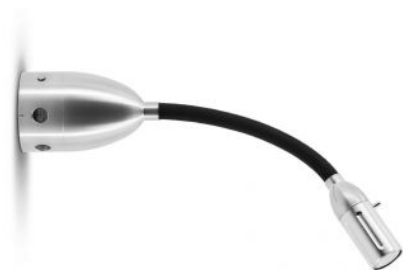

## Zeus Wall / Ceiling Light Z-BDL1

### Oberfläche

- aluminum
- black
- white

## Description

The Less'n'more Zeus Wall / Ceiling Light Z-BDL1 can be mounted on the wall or ceiling. It is built onto the surface. Its canopy / wall mounting made of aluminum has a diameter of 6.5 cm. This lamp has a flexible lamp arm that can be stretched and bent as desired. At maximum extension of the lamp arm, the lamp has a length of 30 cm. The flexible lamp arm is offered in these colours: aluminum, textile black, white, anthracite, blue, green, red and brown. An LED with a colour temperature of 2,700 Kelvin extra warm white is integrated in the lamp head.

The lamp head and the canopy are available in the surfaces aluminum and black. The Zeus Wall / Ceiling Light Z-BDL1 is offered on site dimmable with a trailing edge phase dimmer or with an integrated push button dimmer on the canopy. The version with push button dimmer can be switched and dimmed via the push button. The beam angle of the light can be continuously adjusted between 15 and 75 degrees. To do this, the glass lens is turned out of or into the lamp head. With a larger beam angle, the light is distributed over a larger area.