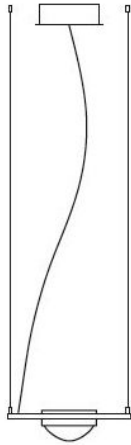

Licht im Raum

Ocular lens LED

Linsendurchmesser

- 100 mm
- 67 mm

Technical details

Country of Manufacture	 Germany
Manufacturer	Licht im Raum
Designer	Licht im Raum
material	glass
voltage suitability	230 - 240 Volt

Description

The Licht im Raum Ocular Lens LED focuses the emitted light and directs it immediately in the desired direction. It has an embossed edge and is available with a diameter of 67 mm or 100 mm. This Ocular lens is a replacement part for all LED lamps of the series and is suitable for the Ocular 1 LED, 2 LED, 4 LED, 6 LED, 6 LED series 100 as well as all LED wall lamps and spot lamps of the Ocular series.