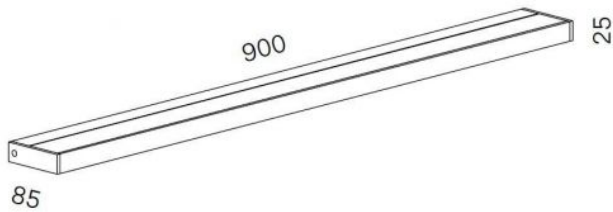

Serien Lighting

SML2 Wall 900 Silver

Leuchtmittelabdeckung

- satinée / satinée
- satinée / raster

Farbtemperatur in Kelvin

- Tunable White
- 2,700 extra warm white
- 3,000 warm white

Technical details

Country of Manufacture	 Germany
Manufacturer	Serien Lighting
Designer	Jean Marc da Costa
Protection class / IP rating	IP20
Contents of the package	LED
voltage suitability	110 - 240 Volt
Depth in cm	9
material	aluminum, polycarbonate
dimming	dimmable on site
Wattage	30 W
LED	inclusive
Colour Rendering Index	>90
bulb exchange	on site itself
Dimensions	H 3 cm B 90 cm

Description

The Serien Lighting SML2 Wall 900 Silver has a height of 3 cm. Its depth is 9 cm. Different lamp covers are available for the lamp: With the lamp covers, the light can either be scattered upwards and downwards (satinée / satinée) or scattered in one direction and, depending on how the lamp is fixed, dimmed downwards or upwards (satinée / raster).

The SML2 Wall 900 is available with a colour temperature of 2,700 Kelvin extra warm white, 3,000 Kelvin warm white or with **Tunable White technology**. With Tunable White technology, the light can be controlled via Bluetooth from warm incandescent to cool white (with colour temperature control from 2,700 Kelvin extra warm white to 5,000 Kelvin cool white). An LED is integrated as the light source, which can be replaced on site if necessary.