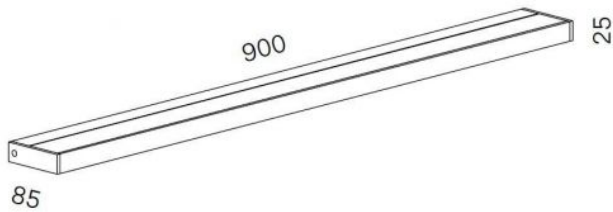

Serien Lighting

SML2 Wall 900 Silver

Leuchtmittelabdeckung

- satinée / raster
- satinée / satinée

Farbtemperatur in Kelvin

- Tunable White
- 2,700 extra warm white
- 3,000 warm white

Technical details

Country of Manufacture	 Germany
Manufacturer	Serien Lighting
Designer	Jean Marc da Costa
Protection class / IP rating	IP20
Contents of the package	LED
voltage suitability	110 - 240 Volt
Depth in cm	9
material	aluminum, polycarbonate
dimming	dimmable on site
Wattage	30 W
LED	inclusive
Colour Rendering Index	>90
bulb exchange	on site itself
Dimensions	H 3 cm B 90 cm

Description

The Serien Lighting SML2 Wall 900 Silver has a height of 3 cm. Its depth is 9 cm. Different lamp covers are available for the lamp: With the lamp covers, the light can either be scattered upwards and downwards (satinée / satinée) or scattered in one direction and, depending on how the lamp is fixed, dimmed downwards or upwards (satinée / raster).

The SML2 Wall 900 is available with a colour temperature of 2,700 Kelvin extra warm white, 3,000 Kelvin warm white or with **Tunable White technology**. With Tunable White technology, the light can be controlled via Bluetooth from warm incandescent to cool white (with colour temperature control from 2,700 Kelvin extra warm white to 5,000 Kelvin cool white). An LED is integrated as the light source, which can be replaced on site if necessary.