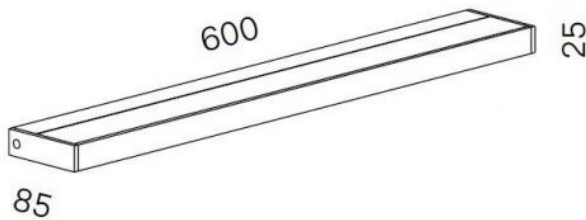

Serien Lighting

SML2 Wall 600 Silver

Leuchtmittelabdeckung

- satinée / raster
- satinée / satinée

Farbtemperatur in Kelvin

- Tunable White
- 2,700 extra warm white
- 3,000 warm white

Technical details

Country of Manufacture	 Germany
Manufacturer	Serien Lighting
Designer	Jean Marc da Costa
Protection class / IP rating	IP20
Contents of the package	LED
voltage suitability	110 - 240 Volt
Depth in cm	9
material	aluminum, polycarbonate
dimming	dimmable on site
Wattage	20 W
LED	inclusive
Colour Rendering Index	>90
bulb exchange	on site itself
Dimensions	H 3 cm B 60 cm

Description

The Serien Lighting SML2 Wall 600 Silver has a width of 60 cm. It is 3 cm high and 9 cm deep. The wall lamp is available with different lamp covers: With the satinée / satinée lamp cover, the light is scattered upwards and downwards. With the satinée / raster cover, the light is scattered in one direction and dimmed in the other.