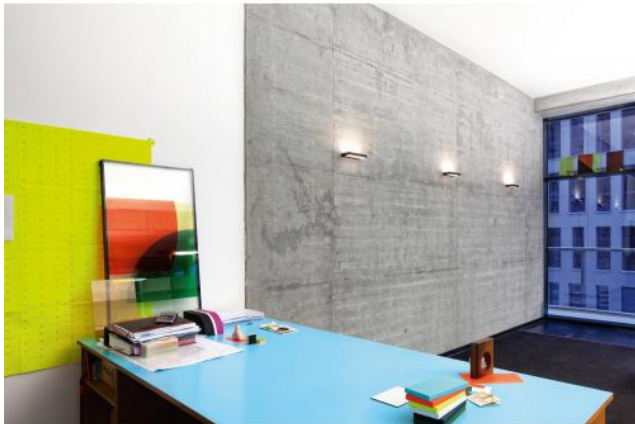

Serien Lighting

SML2 Wall 220 Black

Leuchtmittelabdeckung

- satinée / satinée
- satinée / raster

Farbtemperatur in Kelvin

- 2,700 extra warm white
- 3,000 warm white

Technical details

Country of Manufacture	 Germany
Manufacturer	Serien Lighting
Designer	Jean Marc da Costa
Protection class / IP rating	IP20
Contents of the package	LED
voltage suitability	110 - 240 Volt
Depth in cm	9
material	aluminum, polycarbonate
dimming	on site dimmable with a trailing edge dimmer
Wattage	15 W
LED	inclusive
Colour Rendering Index	>90
bulb exchange	on site itself
Dimensions	H 3 cm B 22 cm

Description

The Serien Lighting SML2 Wall 220 Black has a width of 22 cm. It is 3 cm high and 9 cm deep. The SML2 wall lamp is offered with different lamp covers: With the lamp covers, it is possible to either scatter the light upwards and downwards (satinée / satinée) or to scatter it in one direction and, depending on how the lamp is fixed, to dim it downwards or upwards (satinée / raster). The SML2 Wall 220 Black is available with a colour temperature of 2,700 Kelvin extra warm white or with 3,000 Kelvin warm white. The integrated LED can be replaced on site if required. Cover plates and mirror adapters are offered as accessories for the lamp.