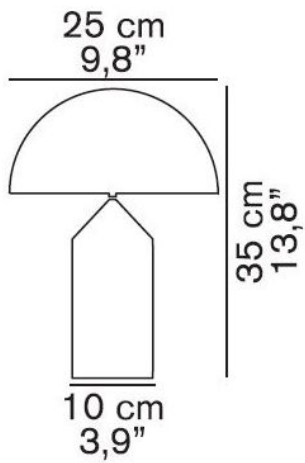

Oluce

Atollo 238 spare reflector black

Technical details

Country of Manufacture	 Italy
Manufacturer	Oluce
Designer	Vico Magistretti
material	metal
color	black
Diameter in cm	25
Dimensions	Ø 25 cm

Description

The Oluce Atollo 238 replacement reflector in black is a spare part for the Atollo 238. The spare reflector has a diameter of 25 cm.