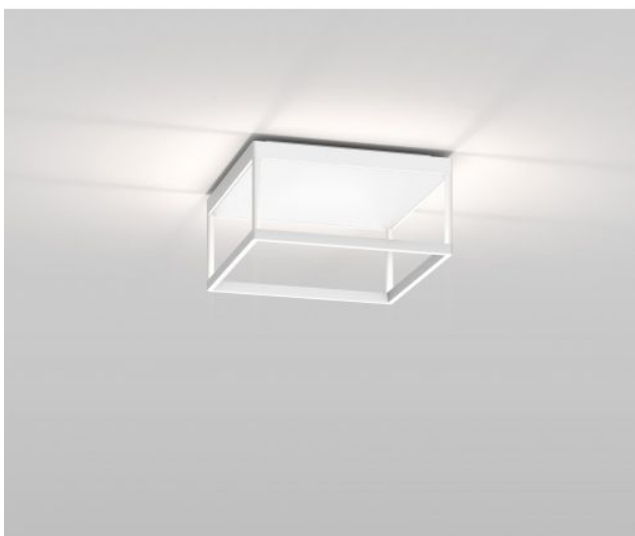

Serien Lighting

Reflex2 Ceiling M150-white

surface_of_reflector

- white
- silver
- white matt
- gold

Technical details

Country of Manufacture	 Germany
Manufacturer	Serien Lighting
Designer	Jean Marc da Costa
Protection class / IP rating	IP20
Contents of the package	LED
voltage suitability	110 - 240 Volt
material	acrylic glass, aluminum, glass
surface	white
dimming	dimmable with a trailing edge dimmer and with a leading edge dimmer
Wattage	40 W
LED	inclusive
Colour Rendering Index	>90
Luminous flux in lm	4,900
Color temperature in Kelvin	2,700 extra warm white
bulb exchange	on site itself
Dimensions	H 15 cm B 30 cm L 30 cm

Description

The Serien Lighting Reflex2 Ceiling M150 emits its light onto a prismatic reflector surface inside the lamp. From there, the light is reflected into the room absolutely glare-free. The reflector is available in matt white, gold, silver or white. Each reflector creates a different lighting effect with this ceiling light. The integrated LED has a colour temperature of 2700 Kelvin extra warm white.

On request, the Reflex2 Ceiling M150 is also available with 3000 Kelvin warm white or with Tunable White technology. With the lamp with Tunable White technology, the light can be controlled from incandescent warm to cool white. The ceiling light is also available Dali dimmable or with Casambi module.