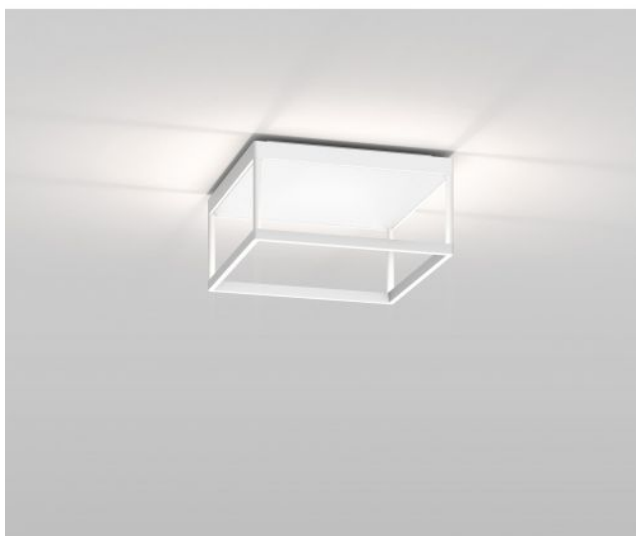

Serien Lighting

Reflex2 Ceiling M150-white

surface_of_reflector

- gold
- white matt
- silver
- white

Technical details

Country of Manufacture	 Germany
Manufacturer	Serien Lighting
Designer	Jean Marc da Costa
Protection class / IP rating	IP20
Contents of the package	LED
voltage suitability	110 - 240 Volt
material	acrylic glass, aluminum, glass
surface	white
dimming	dimmable with a trailing edge dimmer and with a leading edge dimmer
Wattage	40 W
LED	inclusive
Colour Rendering Index	>90
Luminous flux in lm	4,900
Color temperature in Kelvin	2,700 extra warm white
bulb exchange	on site itself
Dimensions	H 15 cm B 30 cm L 30 cm

Description

The Serien Lighting Reflex2 Ceiling M150 emits its light onto a prismatic reflector surface inside the lamp. From there, the light is reflected into the room absolutely glare-free. The reflector is available in matt white, gold, silver or white. Each reflector creates a different lighting effect with this ceiling light. The integrated LED has a colour temperature of 2700 Kelvin extra warm white.

On request, the Reflex2 Ceiling M150 is also available with 3000 Kelvin warm white or with Tunable White technology. With the lamp with Tunable White technology, the light can be controlled from incandescent warm to cool white. The ceiling light is also available Dali dimmable or with Casambi module.