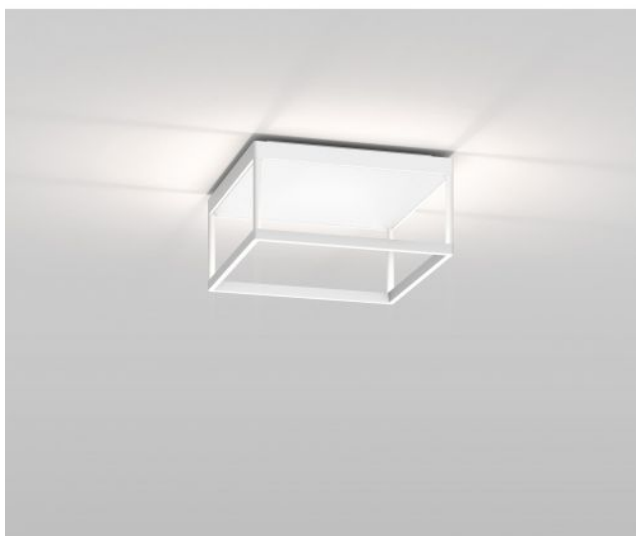

Serien Lighting

Reflex2 Ceiling M150-white

surface_of_reflector

- gold
- white
- silver
- white matt

Technical details

Country of Manufacture	 Germany
Manufacturer	Serien Lighting
Designer	Jean Marc da Costa
Protection class / IP rating	IP20
Contents of the package	LED
voltage suitability	110 - 240 Volt
material	acrylic glass, aluminum, glass
surface	white
dimming	dimmable with a trailing edge dimmer and with a leading edge dimmer
Wattage	40 W
LED	inclusive
Colour Rendering Index	>90
Luminous flux in lm	4,900
Color temperature in Kelvin	2,700 extra warm white
bulb exchange	on site itself
Dimensions	H 15 cm B 30 cm L 30 cm

Description

The Serien Lighting Reflex2 Ceiling M150 emits its light onto a prismatic reflector surface inside the lamp. From there, the light is reflected into the room absolutely glare-free. The reflector is available in matt white, gold, silver or white. Each reflector creates a different lighting effect with this ceiling light. The integrated LED has a colour temperature of 2700 Kelvin extra warm white.

On request, the Reflex2 Ceiling M150 is also available with 3000 Kelvin warm white or with Tunable White technology. With the lamp with Tunable White technology, the light can be controlled from incandescent warm to cool white. The ceiling light is also available Dali dimmable or with Casambi module.