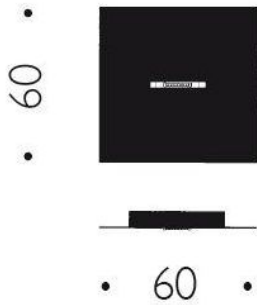

## Driver for the ceiling canopy 60 x 60 cm Flying Flames