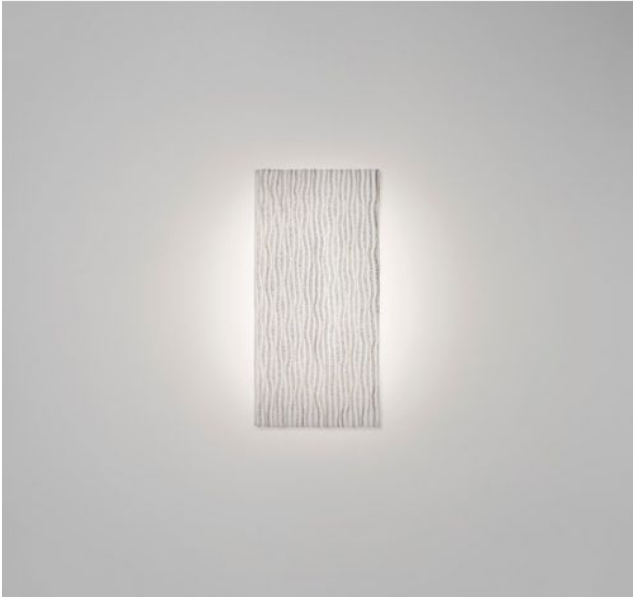

Arturo_Alvarez

Planum PM06PR-LD

Oberfläche

- grey
- white

Technical details

| | |
|-------------------------------------|---|
| Country of Manufacture |  Spain |
| Manufacturer | Arturo_Alvarez |
| Designer | Arturo Alvarez |
| Protection class / IP rating | IP20 |
| Contents of the package | LED |
| voltage suitability | 230 - 240 Volt |
| Depth in cm | 8 |
| material | stainless Steel |
| dimming | on site dimmable with a trailing edge dimmer |
| Wattage | 17 W |
| LED | inclusive |
| Luminous flux in lm | 3,636 |
| Color temperature in Kelvin | 2,700 extra warm white |
| Dimensions | B 47 cm L 96 cm |

Description

The rectangular lamp shade of the LED lamp Planum PM06PR-LD by Arturo Alvarez consists of a painted stainless steel mesh, which is available in white or grey. This stainless steel metal mesh is a translucent and flexible metal mesh which is folded and molded to give it the desired shape and structure. This LED lamp is suitable for both wall and ceiling mounting. The PM06PR-LD can be dimmed on site with a trailing edge phase dimmer and has a colour temperature of 2,700 Kelvin extra warm white. A DALI dimmable version or a version with 3,000 Kelvin warm white is also available on request.