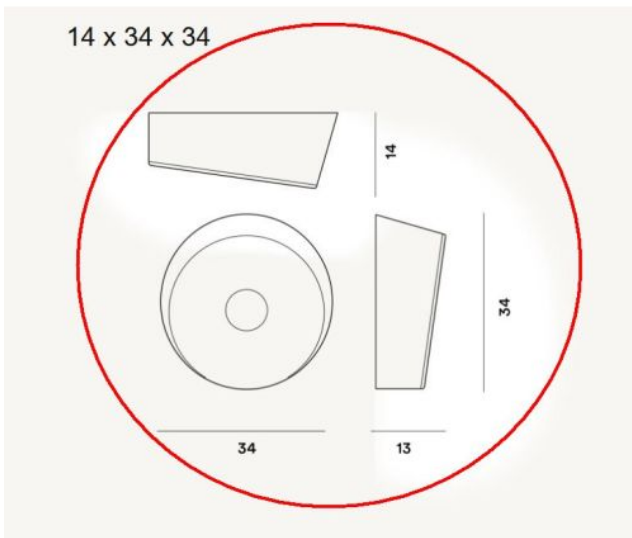

Foscarini

Lumiere XXL Soffitto Parete Replacement Glass

Oberfläche

- grey
- white

Technical details

Country of Manufacture	 Italy
Manufacturer	Foscarini
Designer	Rodolfo Dordoni
material	glass
Diameter in cm	34
Dimensions	H 13 cm Ø 34 cm

Description

The Foscarini Lumiere XXL Soffitto Parete replacement glass has a diameter of 34 cm and a height of 13 cm. The mouth-blown, glossy glass is suitable for the Lumiere XXL wall and ceiling lamp with G9 sockets. This Replacement Glass is available in grey and white.