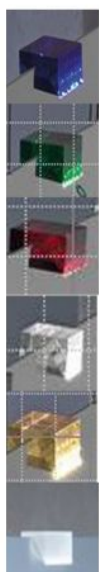

Escale CL2 replacement glass cubes

Ersatz-Glaswürfel

colours
Farben

blue
blau

green
grün

red
rot

transparent
transparent

yellow
gelb

white
weiß

Escale

CL2 replacement glass cube

Farbe

- red
- yellow
- transparent
- white
- green
- blue

Technical details

Country of Manufacture

 Germany

Manufacturer

Escale

material

glass

Description

The Escale CL2 spare glass cubes are spare parts for the CL2 pendant lamp. There are replacement glass cubes in the following colours: transparent, yellow, red, blue, green and white (matt).