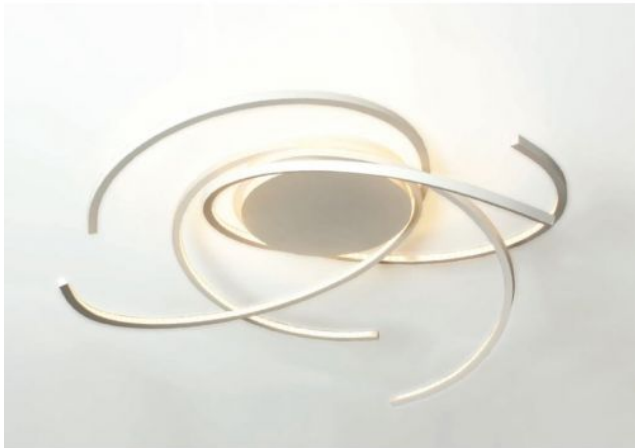

Escale

Space 100 cm

Oberfläche

- aluminum
- black
- gold
- white

Technical details

Country of Manufacture	 Germany
Manufacturer	Escale
Designer	Mosru Mohiuddin
Year of design	2013
Protection class / IP rating	IP20
Contents of the package	LED
voltage suitability	230 - 240 Volt
Diameter in cm	100
material	aluminum
dimming	dimmable with a trailing edge dimmer and with a leading edge dimmer
Wattage	36 W
LED	inclusive
Colour Rendering Index	90
Color temperature in Kelvin	2,700 extra warm white
bulb exchange	at the manufacturer / at the factory
Total luminous flux in lm	5,000
Dimensions	H 24 cm Ø 100 cm

Description

The Escale Space 100 is the largest ceiling light in this series. It has a diameter of 100 cm at a height of 24 cm. An LED with a colour temperature of 2700 Kelvin extra warm white serves as a light source.

The Space 100 ceiling light is offered in the surfaces aluminum smoothed, gold leaf, white and black. The lamp was designed by Mosru Mohiuddin in 2013.

This ceiling lamp can be dimmed on site with a trailing edge and / or leading edge phase dimmer. A Casambi module and a ZigBee module are offered as accessories. With the Casambi module, the ceiling light can be regulated with the Casambi App by smartphone or tablet via Bluetooth. The ZigBee module enables control of the light via voice control.