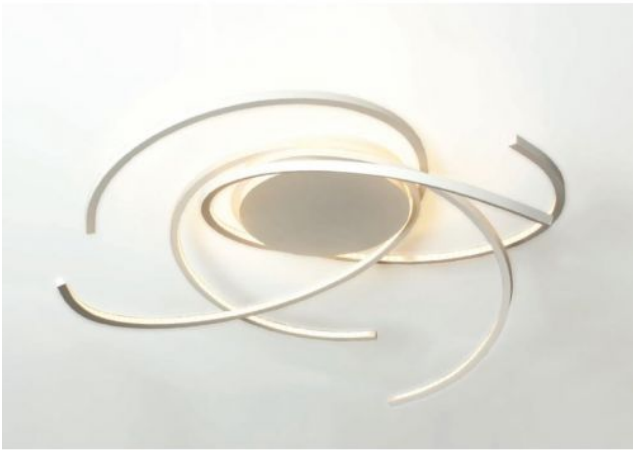

### Oberfläche

- aluminum
- black
- gold
- white

## Technical details

<b>Country of Manufacture</b>	 Germany
<b>Manufacturer</b>	Escale
<b>Designer</b>	Mosru Mohiuddin
<b>Year of design</b>	2013
<b>protection</b>	IP20
<b>Scope of delivery</b>	LED
<b>voltage suitability</b>	230 - 240 Volt
<b>Diameter in cm</b>	100
<b>material</b>	aluminum
<b>dimming</b>	dimmable with a trailing edge dimmer and with a leading edge dimmer
<b>Wattage</b>	36 W
<b>LED</b>	inclusive
<b>Colour Rendering Index</b>	90
<b>Color temperature in Kelvin</b>	2,700 extra warm white
<b>bulb exchange</b>	at the manufacturer / at the factory
<b>Total luminous flux in lm</b>	5,000
<b>Dimensions</b>	H 24 cm   Ø 100 cm

## Description

The Escale Space 100 is the largest ceiling light in this series. It has a diameter of 100 cm at a height of 24 cm. An LED with a colour temperature of 2700 Kelvin extra warm white serves as a light source.

The Space 100 ceiling light is offered in the surfaces aluminum smoothed, gold leaf, white and black. The lamp was designed by Mosru Mohiuddin in 2013.

This ceiling lamp can be dimmed on site with a trailing edge and / or leading edge phase dimmer. A Casambi module and a ZigBee module are offered as accessories. With the Casambi module, the ceiling light can be regulated with the Casambi App by smartphone or tablet via Bluetooth. The ZigBee module enables control of the light via voice control.