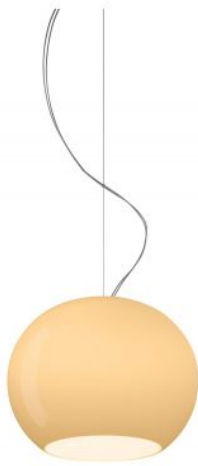

## Buds Sospensione 3

### Diffusorfarbe

- green
- warm white

### Technical details

<b>Country of Manufacture</b>	 Italy
<b>Manufacturer</b>	Foscarini
<b>Designer</b>	Rodolfo Dordoni
<b>Year of design</b>	2016
<b>Protection class / IP rating</b>	IP20
<b>Contents of the package</b>	LED 230 Volt
<b>voltage suitability</b>	110 - 240 Volt
<b>Diameter in cm</b>	30
<b>material</b>	glass
<b>cable length</b>	340 cm
<b>Height adjustment</b>	height determinable
<b>dimming</b>	on site dimmable with a trailing edge dimmer
<b>Base / Socket</b>	E27
<b>Power (max. Watt)</b>	21 Watt
<b>LED (replaceable)</b>	yes
<b>Colour Rendering Index</b>	>80
<b>Luminous flux in lm</b>	2,500
<b>Color temperature in Kelvin</b>	2,700 extra warm white
<b>canopy dimensions</b>	16 cm
<b>light distribution</b>	room light
<b>Dimensions</b>	H 23 cm   Ø 30 cm

### Description

The Foscarini Buds Sospensione 3 has an oval diffuser with a diameter of 30 cm. This is the smallest pendant lamp of the series and has included an exchangeable LED retrofit lamp with a power of 21 watts. The diffuser is made of hand blown glass, available in more colours. The warm white version appears white when switched off, while a different, darker look is obtained when it is switched on. The light is emitted both in the room and directly downwards. The cable with a length of 340 cm can be shortened if necessary. On request a pendant light with a longer cable is offered.