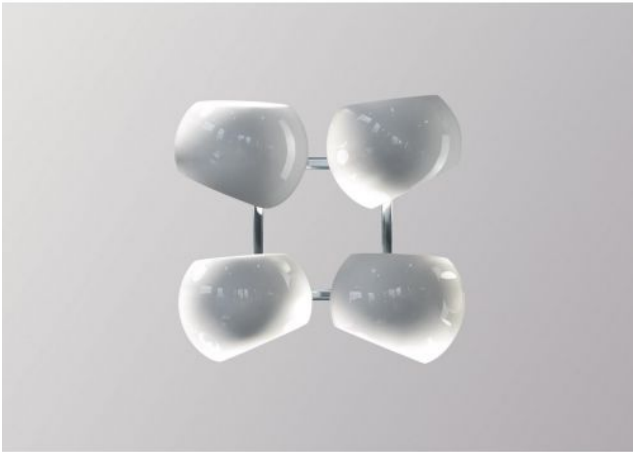

## White Moons 2x2

### Technical details

<b>Country of Manufacture</b>	 Germany
<b>Manufacturer</b>	Licht im Raum
<b>Designer</b>	Daniel Klages
<b>Year of design</b>	2016
<b>Protection class / IP rating</b>	IP20
<b>Contents of the package</b>	LED 230 Volt
<b>voltage suitability</b>	110 - 240 Volt
<b>Depth in cm</b>	21
<b>material</b>	porcelain, stainless Steel
<b>dimming</b>	dimmable on site
<b>Base / Socket</b>	E14
<b>LED</b>	inclusive
<b>Shade diameter</b>	16 cm
<b>bulb exchange</b>	on site itself
<b>system performance</b>	4 x 4.5 Watt
<b>Dimensions</b>	B 35 cm   L 35 cm

### Description

The Licht im Raum White Moons 2x2 wall lamp has four shades which can be oriented differently. In this way they can emit light in different directions and create an interesting game of light reflections. The lamp series already won several design awards and also includes other wall and pendant lamps. It was designed 2016 by Daniel Klages. This lamp is supplied with a polished stainless steel wall bracket. On request, the lamp is also available with a brass wall bracket.