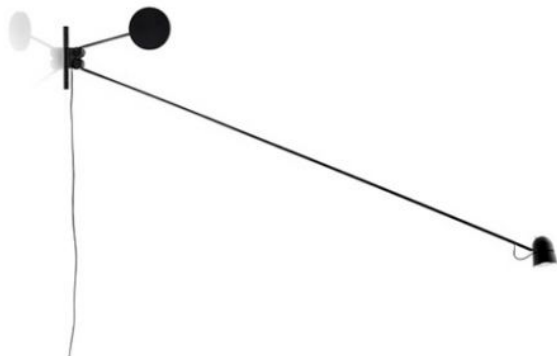

### Oberfläche

- black
- white

### Technical details

<b>Country of Manufacture</b>	 Italy
<b>Manufacturer</b>	Luceplan
<b>Designer</b>	Daniel Rybakken
<b>Year of design</b>	2012
<b>Color</b>	black
<b>Protection class / IP rating</b>	IP20
<b>Contents of the package</b>	LED
<b>voltage suitability</b>	110 - 240 Volt
<b>material</b>	aluminum, steel
<b>dimming</b>	on the lamp head
<b>Wattage</b>	16 W
<b>LED</b>	inclusive
<b>Colour Rendering Index</b>	90
<b>Luminous flux in lm</b>	598
<b>Color temperature in Kelvin</b>	2,700 extra warm white
<b>Arm length</b>	190 cm
<b>light head dimensions</b>	9 cm
<b>Dimensions</b>	L 192 cm

### Description

The Luceplan Counterbalance is a black wall lamp, which can be aligned in the room at will cause of its swiveling light arm. The counterweight balances the movements of the long arm with help of gear wheels and guarantees the stability of the lamp head. The lamp head is made out of lacquered aluminum, the body is made of matt lacquered steel. Different brightness levels can be set with the dimmer on the lamp head. Daniel Rybakken designed the wall light in the year 2012. Apart from this light, also a spotlight as well as a floor lamp are on offer from this series.