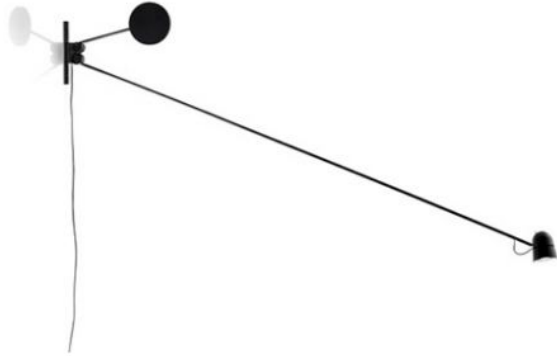

Luceplan

Counterbalance

Oberfläche

- black
- white

Technical details

Country of Manufacture	 Italy
Manufacturer	Luceplan
Designer	Daniel Rybakken
Year of design	2012
Color	black
Protection class / IP rating	IP20
Contents of the package	LED
voltage suitability	110 - 240 Volt
material	aluminum, steel
dimming	on the lamp head
Wattage	16 W
LED	inclusive
Colour Rendering Index	90
Luminous flux in lm	598
Color temperature in Kelvin	2,700 extra warm white
Arm length	190 cm
light head dimensions	9 cm
Dimensions	L 192 cm

Description

The Luceplan Counterbalance is a black wall lamp, which can be aligned in the room at will cause of its swiveling light arm. The counterweight balances the movements of the long arm with help of gear wheels and guarantees the stability of the lamp head. The lamp head is made out of lacquered aluminum, the body is made of matt lacquered steel. Different brightness levels can be set with the dimmer on the lamp head. Daniel Rybakken designed the wall light in the year 2012. Apart from this light, also a spotlight as well as a floor lamp are on offer from this series.