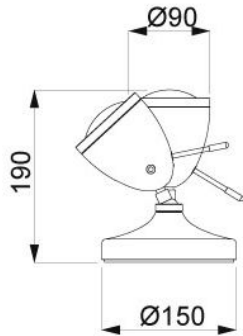

less'n'more

Ylux LED Chip

Farbtemperatur in Kelvin

- 2,700 extra warm white
- 4,000 white

Technical details

Country of Manufacture	 Germany
Manufacturer	less'n'more
Designer	less'n'more

Description

The less'n'more Ylux LED Chip is a spare part for all Ylux lights like the Ylux Table Light or the Ylux Ceiling Light. It has a colour temperature of 2,700 Kelvin.