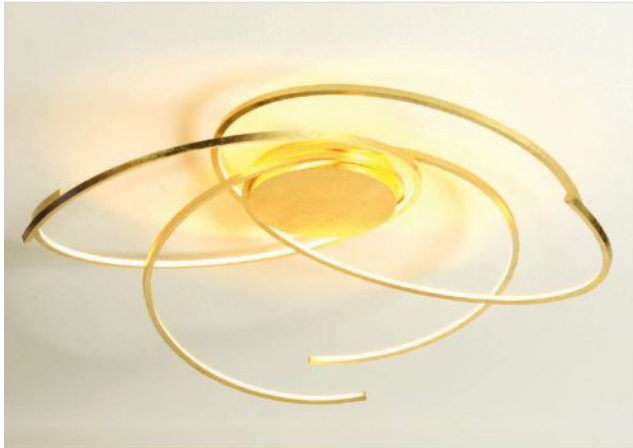

### Oberfläche

- brushed aluminum
- Gold leaf
- black
- white

## Technical details

<b>Country of Manufacture</b>	 Germany
<b>Manufacturer</b>	Escale
<b>Designer</b>	Mosru Mohiuddin
<b>Year of design</b>	2013
<b>Protection class / IP rating</b>	IP20
<b>Contents of the package</b>	LED
<b>voltage suitability</b>	230 - 240 Volt
<b>Diameter in cm</b>	80
<b>material</b>	aluminum
<b>dimming</b>	dimnable with a trailing edge dimmer and with a leading edge dimmer
<b>Wattage</b>	30 W
<b>LED</b>	inclusive
<b>Colour Rendering Index</b>	90
<b>Color temperature in Kelvin</b>	2,700 extra warm white
<b>bulb exchange</b>	at the manufacturer / at the factory
<b>Total luminous flux in lm</b>	4,200
<b>Dimensions</b>	H 20 cm   Ø 80 cm

## Description

The Escale Space 80 cm is the medium-sized ceiling light of this collection. The lamp has a diameter of 80 cm and a height of 20 cm. An LED with a colour temperature of 2,700 Kelvin extra warm white is used for lighting.

The Space 80 cm is a round lamp around which several struts spiral. These surfaces are offered: gold leaf, white, black or smoothed aluminum. Mosru Mohiuddin designed the lamp in the year 2013.

The ceiling lamp is dimmable on site with a trailing edge and / or leading edge phase dimmer. A Casambi module and a ZigBee module are on offer as accessories. With the Casambi module, the ceiling light can be regulated using the Casambi App by Smartphone or Tablet via Bluetooth. The ZigBee module enables the light to be operated via voice control.