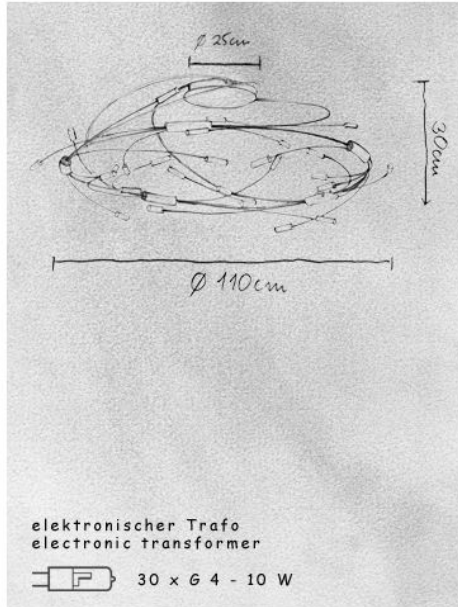

Escale

Spin replacement glass

Technical details

Country of Manufacture

Manufacturer

Escale

Designer

Mosru Mohiuddin

material

glass

Description

The Escale Spin replacement glass is a substitute for the glass of the Spin ceiling, pendant, floor and wall lamps.