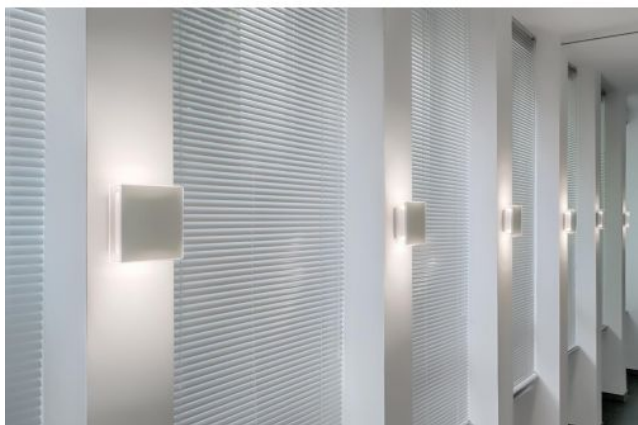

Serien Lighting

App

Farbtemperatur in Kelvin

- 2,700 extra warm white
- 3,000 warm white

Leuchtmittelabdeckung

- Rib
- grey
- Ice crystal
- Pyramid
- Mirror
- Fluorescent green
- comb
- Opal

Technical details

LED

voltage suitability

230 - 240 Volt

Depth in cm

7

material

acrylic glass, aluminum, polycarbonate

dimming

aluminum

Dimensions

H 17 cm | B 17 cm

Description

The Serien Lighting App wall lamp has a reduced square shape. For the front surface, different versions are offered as illuminant cover: with ribbed surface, opal white, honeycomb, pyramid, grey, fluorescent green, ice crystal or mirrored surface. On request, the wall lamp is also available with an individual print on the front. The choice of front surface has no influence on the room light itself, as the front surface is opaque. Whether in a row, graphic or deliberately free arrangement - App is suitable for multifunctional use.

The light is emitted symmetrically upwards and downwards by the App wall lamp. Part of the light is also diffused to the side. The light source is an integrated LED, which is available with a colour temperature of 2,700 Kelvin extra warm white or 3,000 Kelvin warm white. The lamp can be dimmed on site with a trailing edge and / or leading edge phase dimmer. On request, the App wall light is also available as a DALI dimmable version. This requires a 5-wire mains cable.