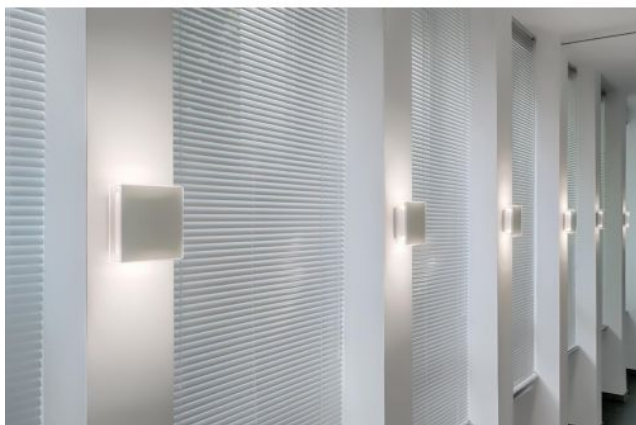

Serien Lighting

App

Farbtemperatur in Kelvin

- 2,700 extra warm white
- 3,000 warm white

Leuchtmittelabdeckung

- Fluorescent green
- Opal
- comb
- grey
- Rib
- Ice crystal
- Pyramid
- Mirror

Technical details

LED

voltage suitability

230 - 240 Volt

Depth in cm

7

material

acrylic glass, aluminum, polycarbonate

dimming

aluminum

Dimensions

H 17 cm | B 17 cm

Description

The Serien Lighting App wall lamp has a reduced square shape. For the front surface, different versions are offered as illuminant cover: with ribbed surface, opal white, honeycomb, pyramid, grey, fluorescent green, ice crystal or mirrored surface. On request, the wall lamp is also available with an individual print on the front. The choice of front surface has no influence on the room light itself, as the front surface is opaque. Whether in a row, graphic or deliberately free arrangement - App is suitable for multifunctional use.

The light is emitted symmetrically upwards and downwards by the App wall lamp. Part of the light is also diffused to the side. The light source is an integrated LED, which is available with a colour temperature of 2,700 Kelvin extra warm white or 3,000 Kelvin warm white. The lamp can be dimmed on site with a trailing edge and / or leading edge phase dimmer. On request, the App wall light is also available as a DALI dimmable version. This requires a 5-wire mains cable.